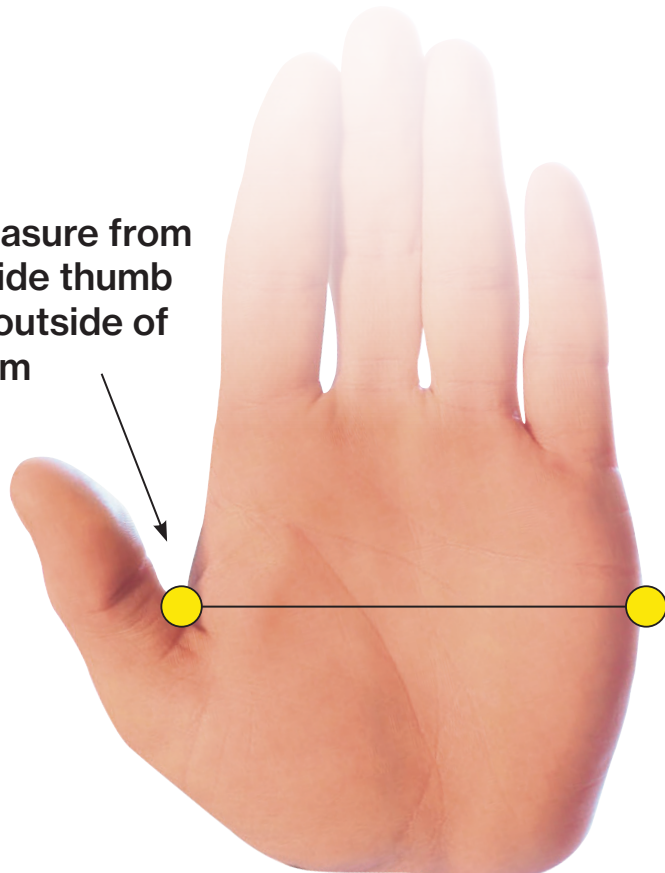

GLOVE SIZE CHART

SIZE	INCH	MM
7/S	3.5	90
8/M	4	100
9/L	4.5	114
10/XL	4.7	120

NOTE: All sizing charts serve only as a guide.

Sizes and measurements are for reference only.

These are general sizes, but various styles, materials and thickness will fit differently.

 **STERLING**[®]

Measure from
inside thumb
to outside of
palm

GLOVE SIZE CHART

SIZE	INCH	MM
7/S	7.5	190
8/M	7.8	198
9/L	7.9	202
10/XL	8.5	215

NOTE: All sizing charts serve only as a guide.

Sizes and measurements are for reference only.

These are general sizes, but various styles, materials and thickness will fit differently.

 **STERLING**[®]

Measure from
bottom of palm
to top of middle
finger